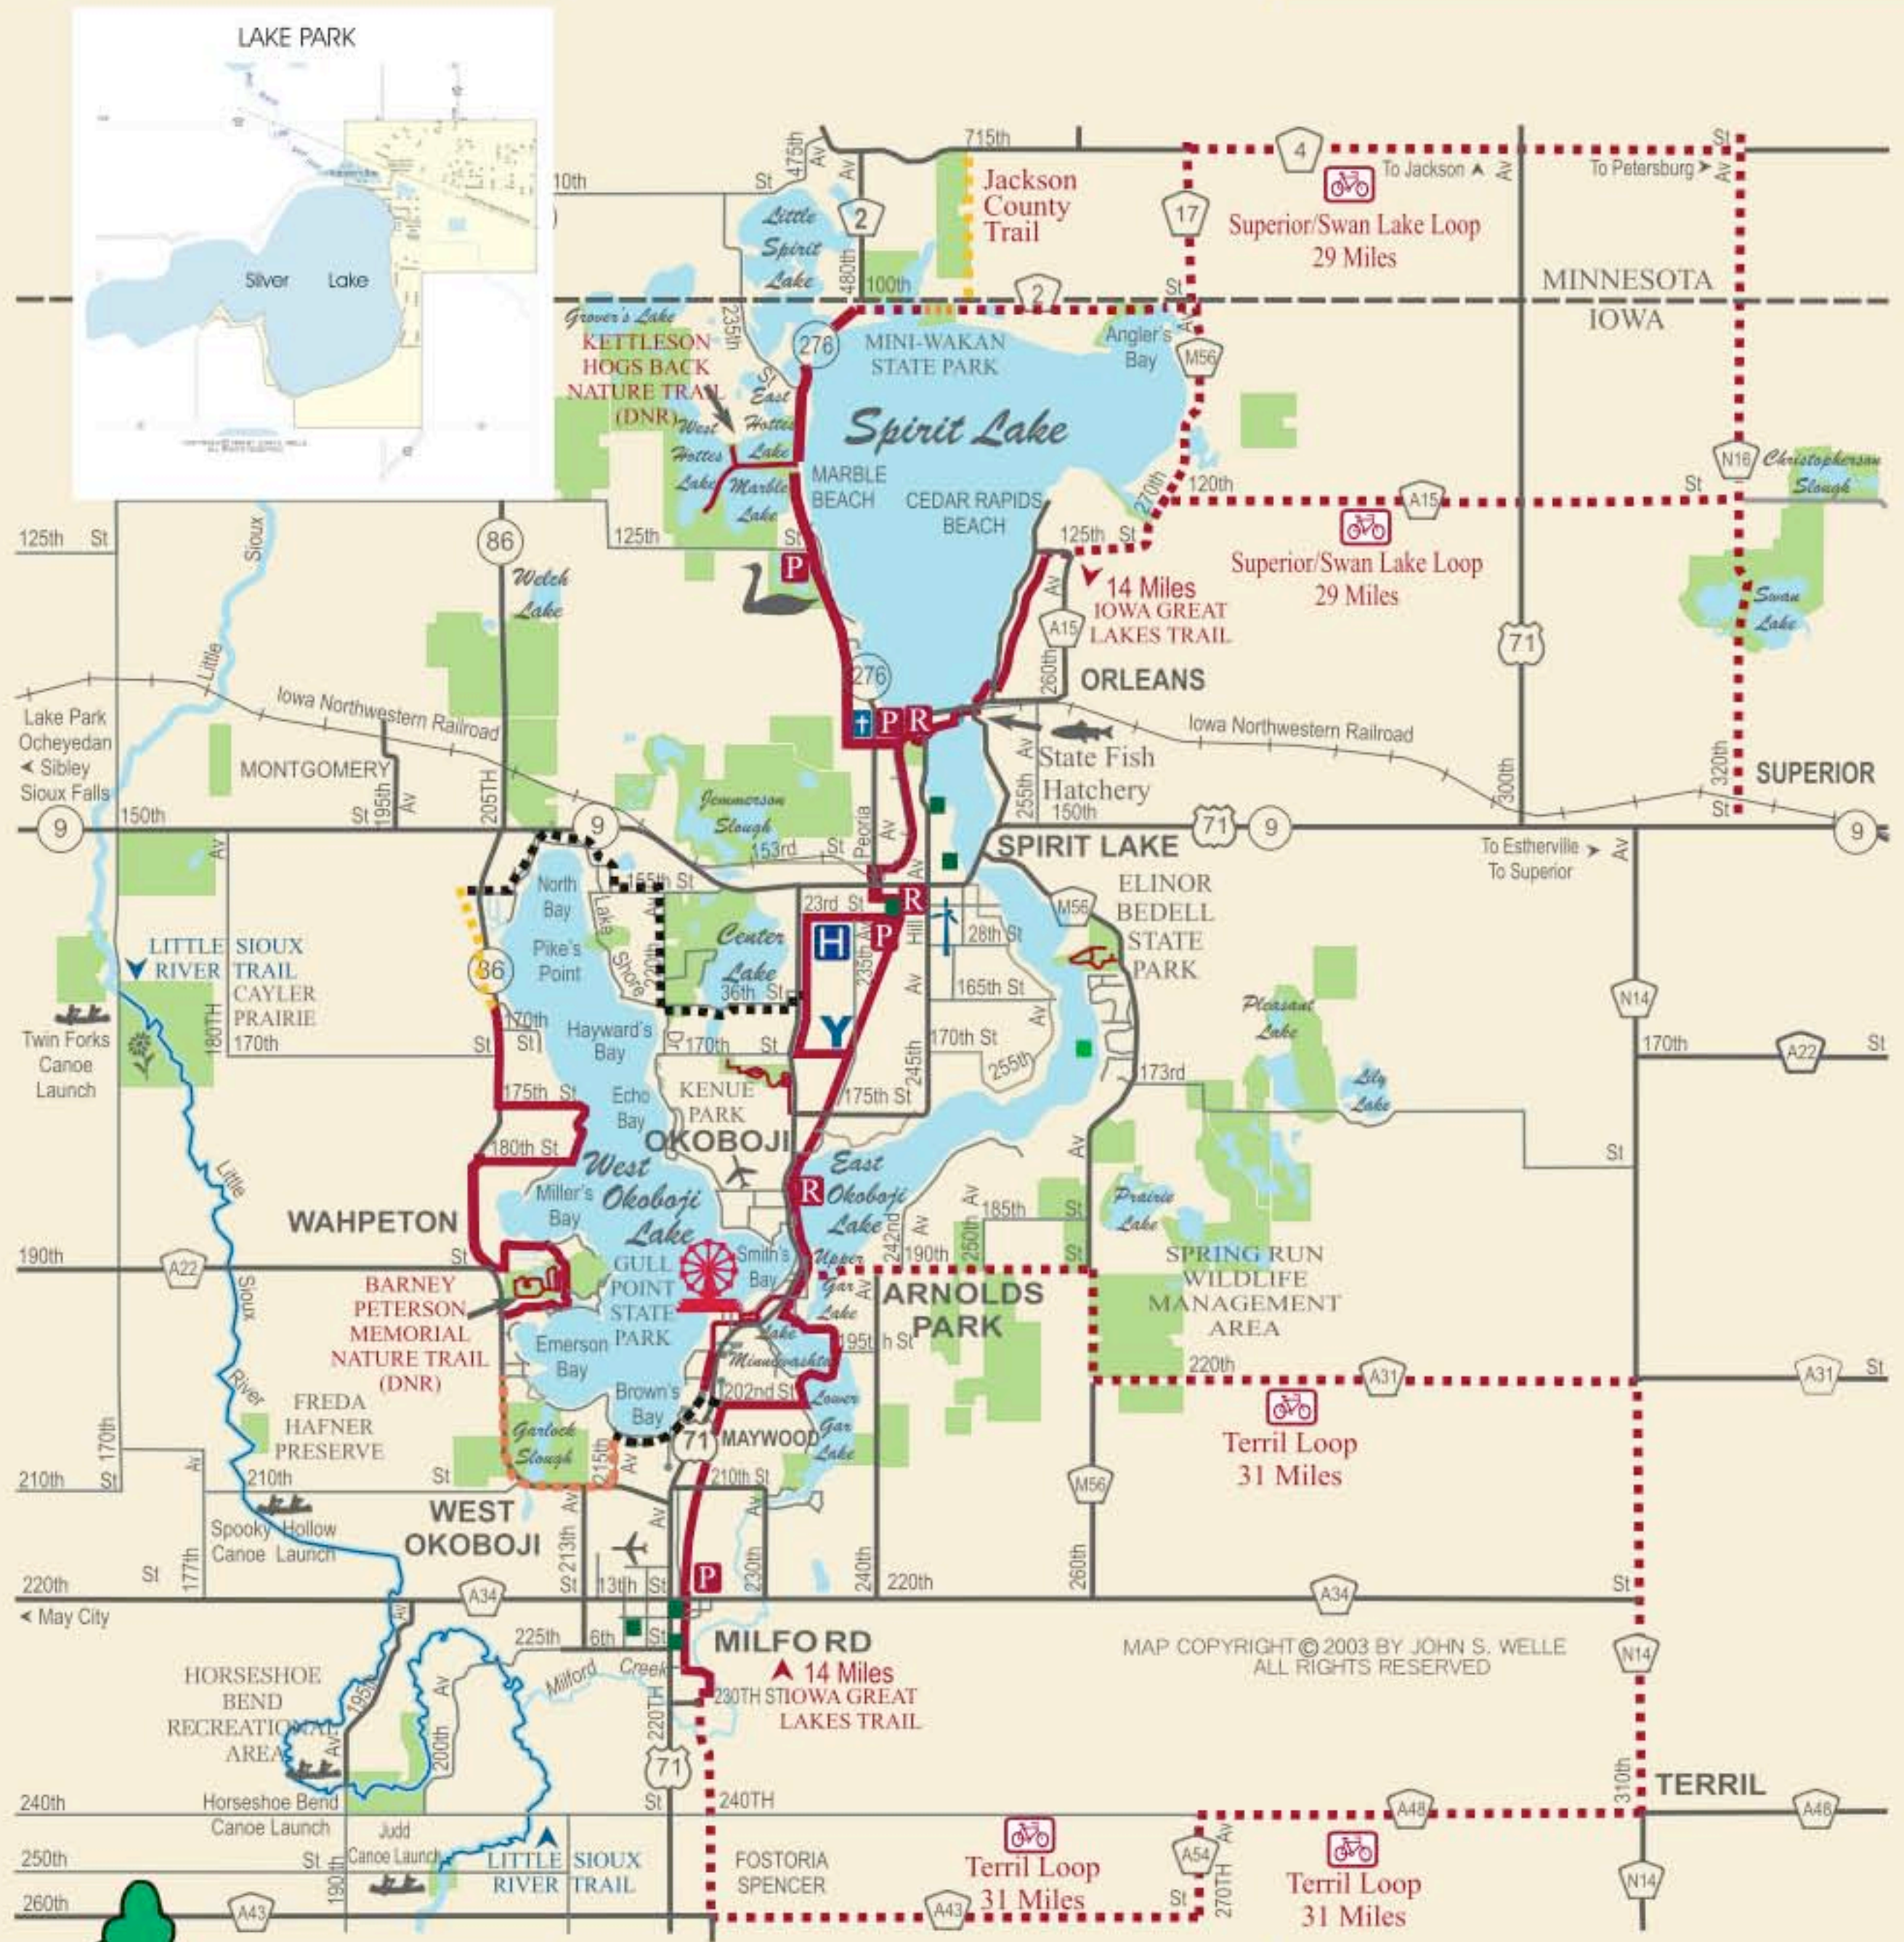

**MAP LEGEND**

- Existing Trail
- Targeted Completion 2008
- Completion 2009/10
- Targeted Priority Route
- Bicycle Loop
- Bicycle Loop Symbol
- Parking Area
- Restroom
- Arnolds Park Amusement Park
- Wildlife Management Area/Preserve
- City Park
- Trumpeter Swan Observation Area
- Wind Generator
- Canoe Launch
- Lakes Regional Health Care
- The YMCA
- River With Canoe Route

# iowa great Lakes recreational Trails