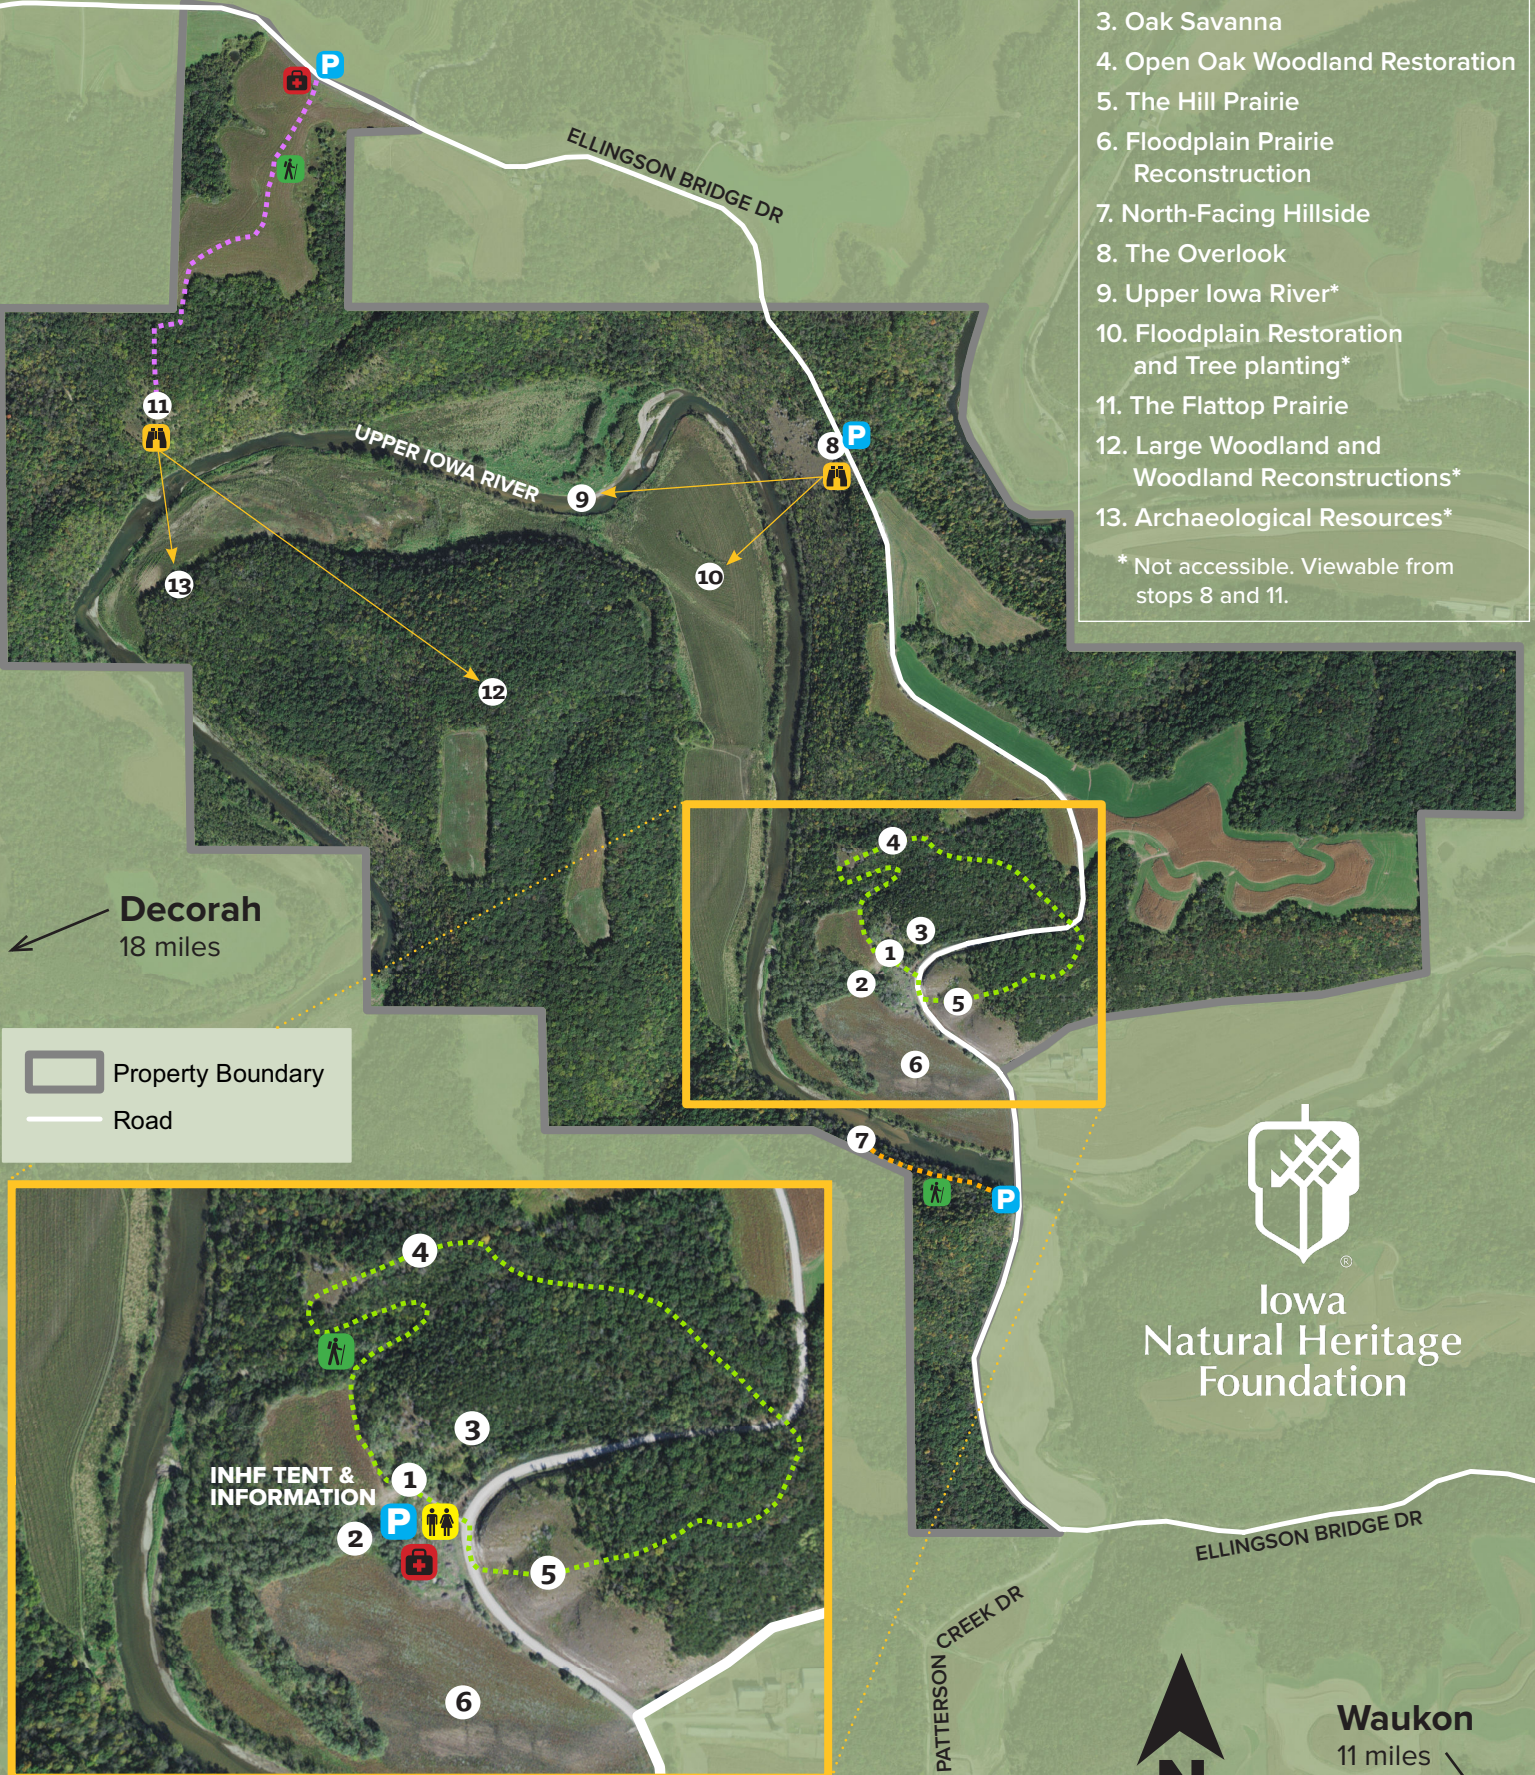

Heritage Valley

SELF-GUIDED AUDIO TOUR

1. Building Site
2. Siberian Elm Removal Project
3. Oak Savanna
4. Open Oak Woodland Restoration
5. The Hill Prairie
6. Floodplain Prairie Reconstruction
7. North-Facing Hillside
8. The Overlook
9. Upper Iowa River*
10. Floodplain Restoration and Tree planting*
11. The Flattop Prairie
12. Large Woodland and Woodland Reconstructions*
13. Archaeological Resources*

* Not accessible. Viewable from stops 8 and 11.

Decorah
18 miles

Property Boundary
Road

Iowa
Natural Heritage
Foundation

ELLINGSON BRIDGE DR

PATTERSON CREEK DR

Waukon
11 miles

0 0.25 0.5 1 Miles