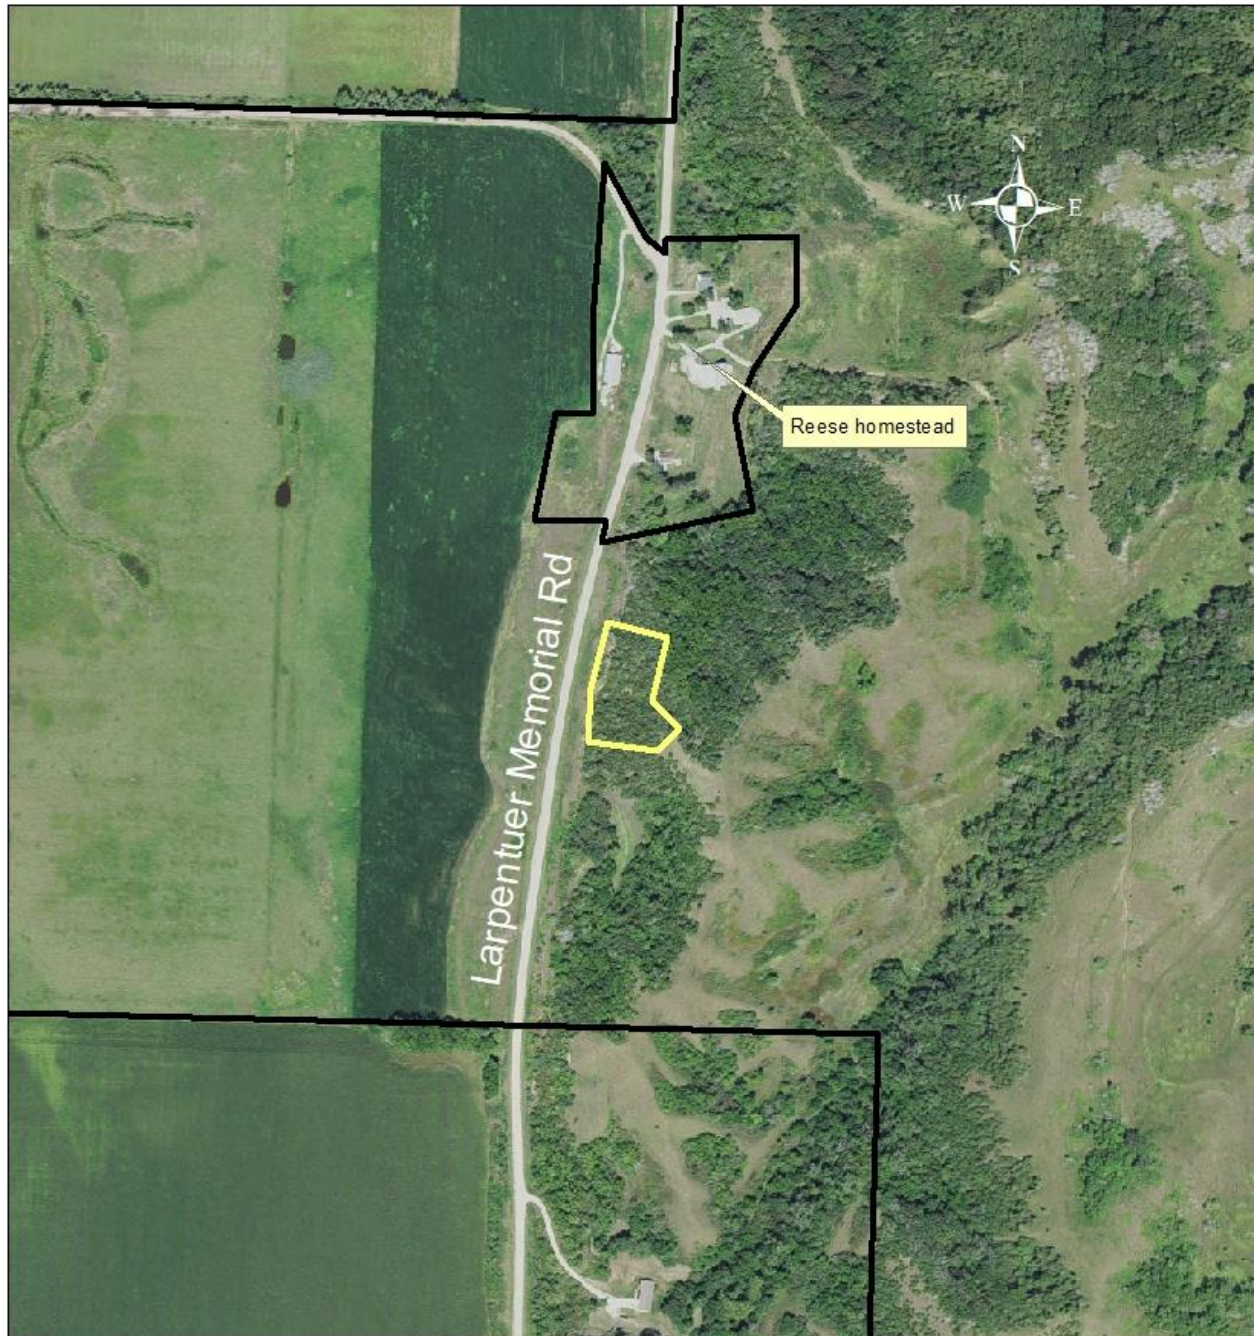

Grass Event 2021 Reese Homestead :

GRASS event  
Turin WMA  
1 mile north of hwy 175  
Parking at Reese Homestead

 GRASS\_2021  
 <all other values>