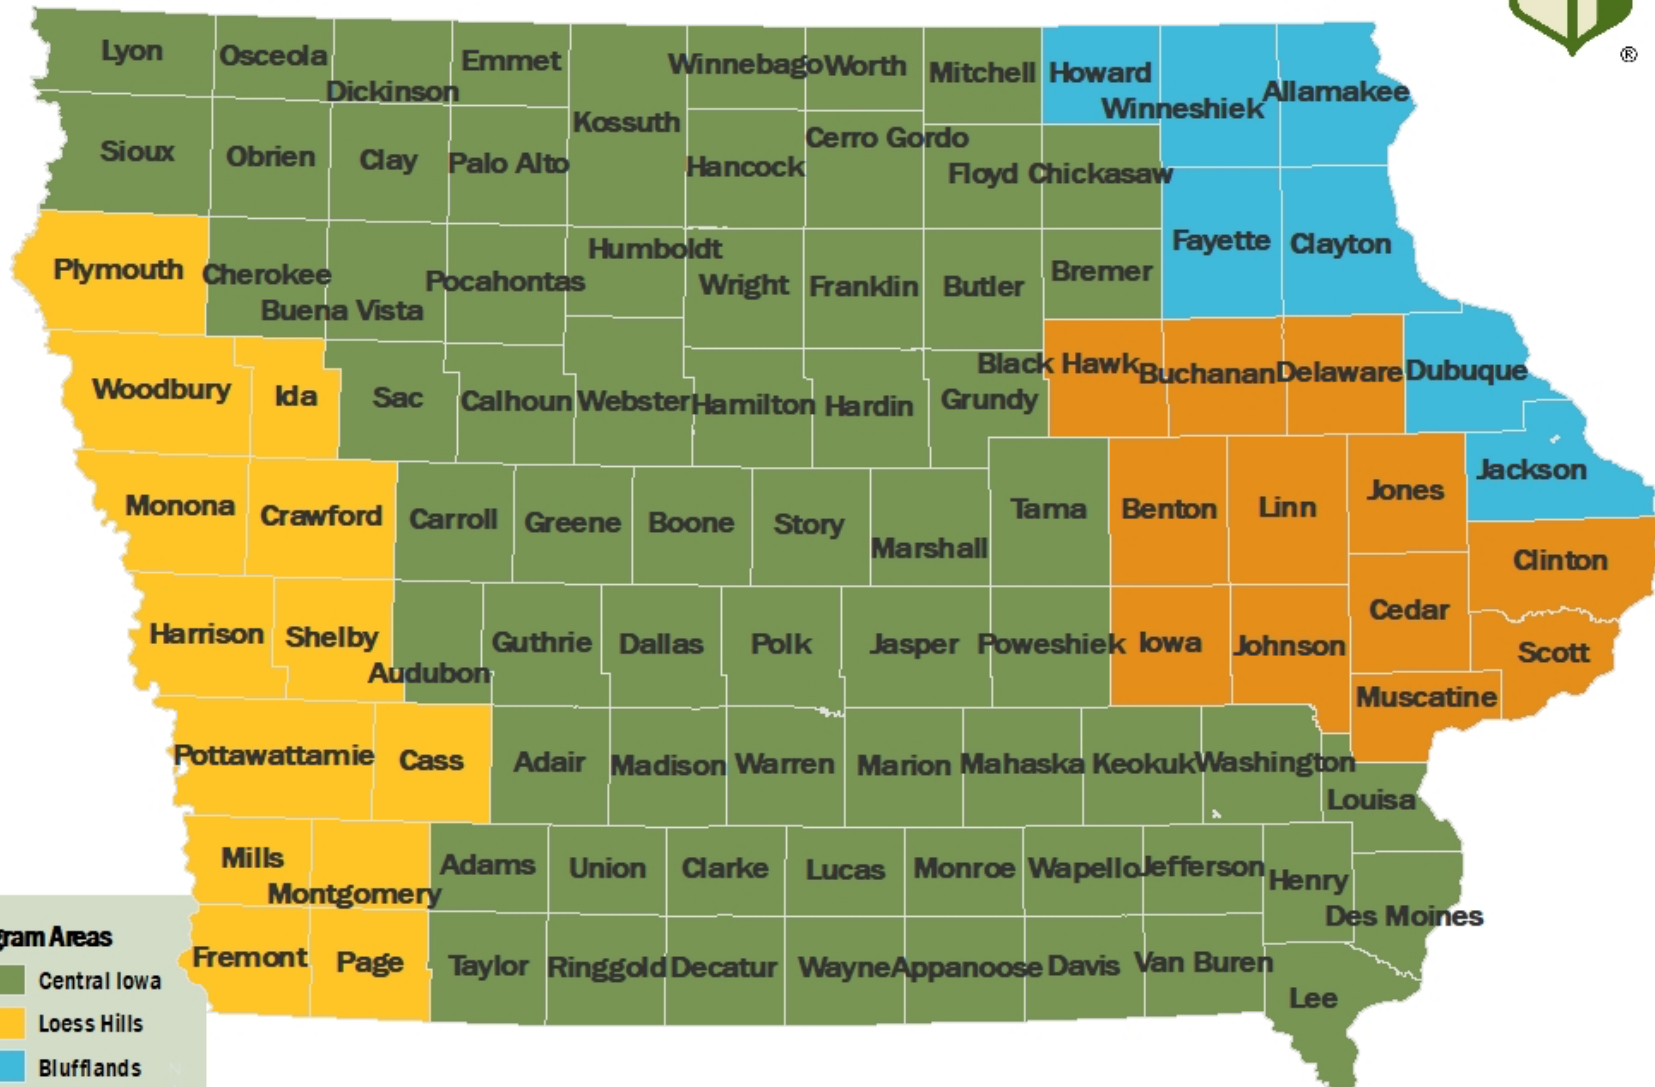

Iowa Natural Heritage Foundation

Program Areas

- Central Iowa
- Loess Hills
- Blufflands
- Eastern Iowa